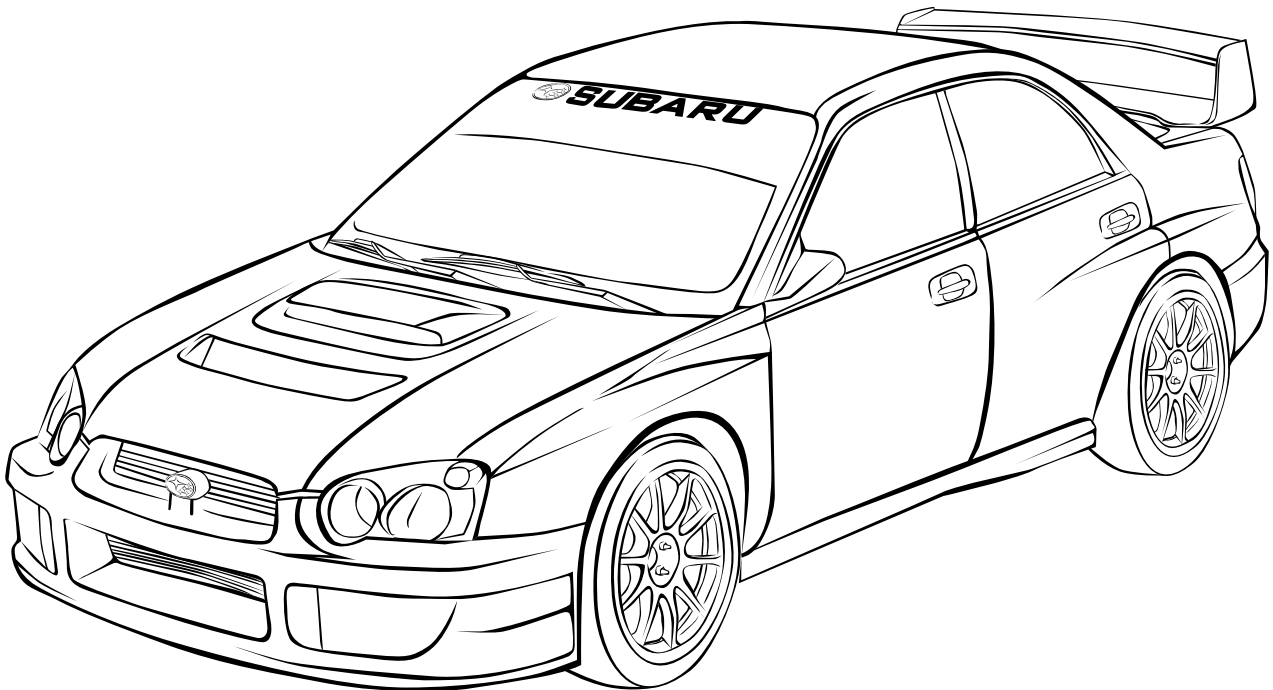

SUBARU

SUBARU IMPREZA WRX STi

COOL COLORING
PAGES

www.cool-coloring-pages.com
Copyright by Clouds Graphic Studio
www.clouds.pl